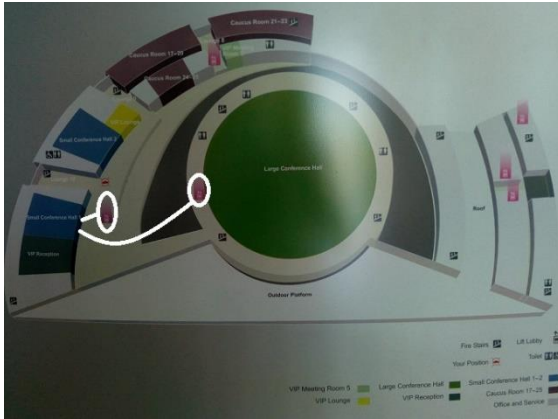

Event

The impact of remittances on rural transformation in Africa: from commitments to action

Directions to the Small Conference Room 1

1. After you register at the main entrance (Ras Lulseged Street)

2. Proceed to the AU Conference Centre entrance

3. Stay on the left side and, following the security checks, take the elevator to the **SECOND FLOOR** (ground floor map below)

4. The Small Conference Room 1 is on the left side of the elevators on the SECOND FLOOR

5. The **welcome coffee and the mid-morning coffee break** will be served on the GROUND FLOOR, in front of the MULTIPURPOSE ROOM

6. **Lunch** will be served at the Garden Court, on the other side of the AU compound